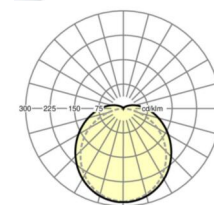

ELECTRICAL ENGINEERING

Controller	Electronic driver (1 pcs.)
System output	35W
Mains voltage	230V/50Hz
Circuit breakers (inrush current)	15 pieces/B10, 25 pieces/B16, 26 pieces/C10, 42 pieces/C16
Energy efficiency class/light source	C

LIGHTING TECHNOLOGY

Placement	LED, Colour rendering/Light colour CRI ≥ 80 / 3000K
Colour tolerance (MacAdam)	3SDCM
Nominal luminous flux	3902lm
LED service life	50000h L80/B10 (Tq 25°C)
Luminaire luminous efficiency	112lm/W
UGR lat./long.	26.9 / 24.7

MECHANICS

Housing colour	traffic white RAL 9016
Dimensions (LxWxH/DxH)	1140mm x 56mm x 66mm
Weight (net)	1.64kg
Cable entry KE (X/Y)	0mm/0mm
Type of installation	Ceiling-mounted single installation, Ceiling-mounted trunking installation, Pendant individual mounting, Wall mounting, Furniture mounting, Furniture installation

Dimensions

L	1140 mm	Length
B	56 mm	Width
H	66 mm	Height
A1	700 mm	Mounting distance single mounting
A3	440 mm	Mounting distance between luminaires in a light run arrangement
X	0 mm	Distance cable infeed to the center of the luminaire on the X-axis
Y	0 mm	Distance cable infeed to the center of the luminaire on the Y-axis

DEEP-LINK

<https://www.regiolum.de/en/article/16172014100>

Reference	LED 3800lm 830
ηLB	100 %
Φ ↓/↑	92 % / 8 %
UGR lat./long.	26.9 / 24.7